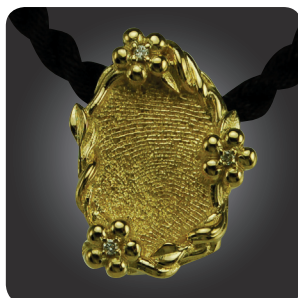

Imprint On My Heart®
Fine Fingerprint Jewelry

Line Sheet · Page 3 of 9 | Pendants & Charms

(A32) American Flag
Sterling Silver · \$650
14k Gold · \$2600
18k Gold · \$3500

(B12) Large Baseball
Sterling Silver · \$600
14k Gold · \$3000**
18k Gold · \$3800**
**with contrasting threads

(B13) Football
Sterling Silver · \$600
14k Gold · \$2500
18k Gold · \$3400

(B14) Tennis Racket
Sterling Silver · \$600
14k Gold · \$2500
18k Gold · \$3200

(B18) Ichthys Fish
Sterling Silver · \$575
14k Gold · \$2400
18k Gold · \$3200

(B21) Golf Divot Tool
Sterling Silver · \$650
14k Gold · \$3200
18k Gold · \$4800

(B27) Small Flower & Vine
Sterling Silver · \$600
14k Gold · \$3000
18k Gold · \$3800
Platinum · \$6500

(B28) Large Flower & Vine
Sterling Silver · \$650
14k Gold · \$3500
18k Gold · \$4800
Platinum · \$8000

(C8) Maltese Cross
Sterling Silver · \$550
14k Gold · \$2200
18k Gold · \$2900

(C9) Large Cross
Sterling Silver · \$575
14k Gold · \$2400
18k Gold · \$3200

(C14) Large Framed Cross
Sterling Silver · \$575
14k Gold · \$2400
18k Gold · \$3200